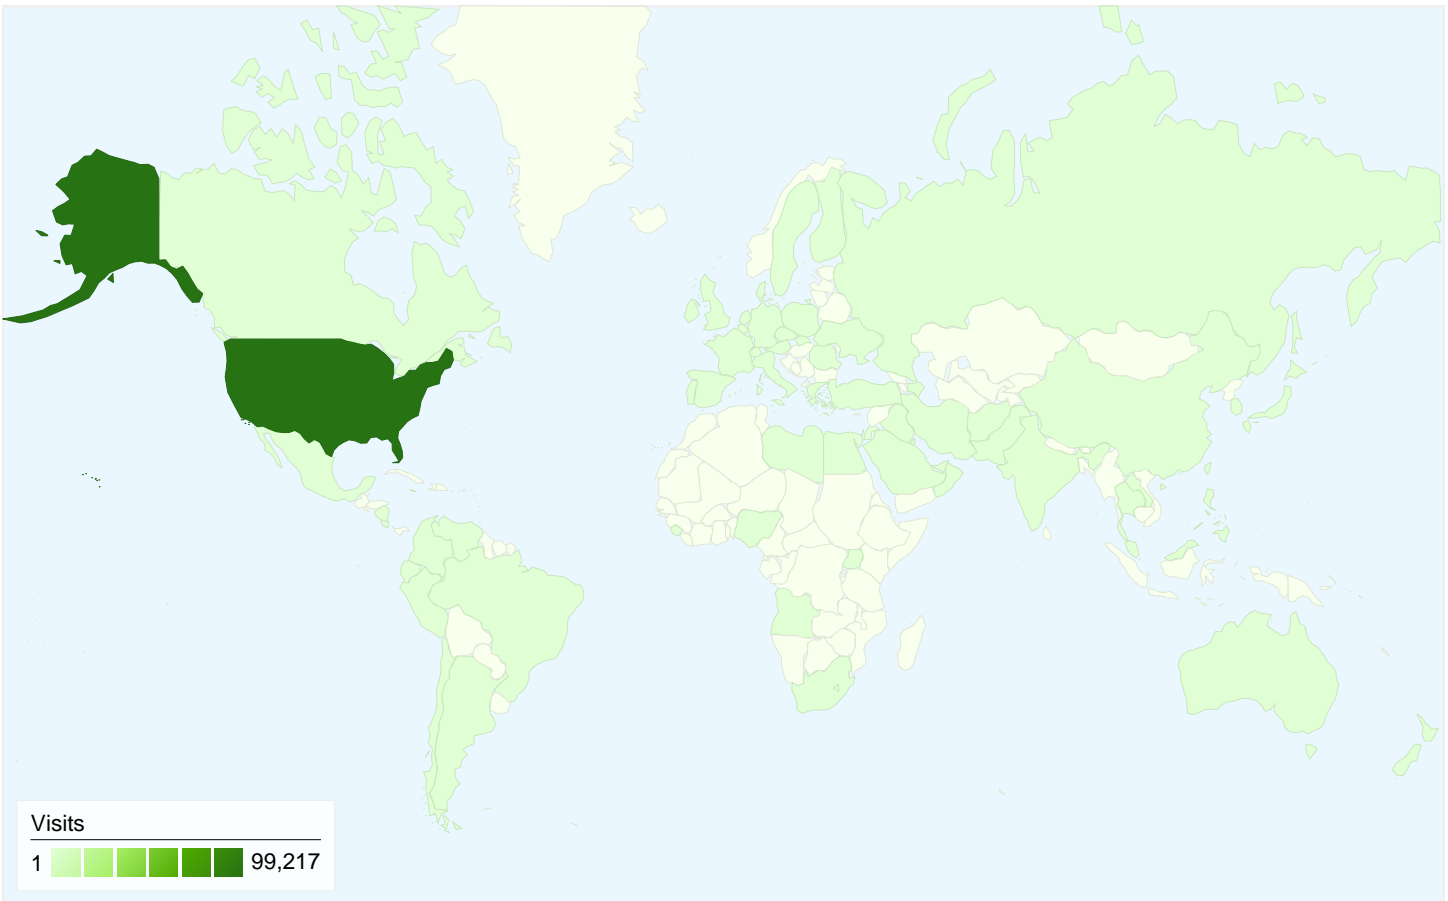

Visitors Overview

Visitors
30,738

Browsers		
Browser	Visits	% visits
Internet Explorer	88,769	88.66%
Firefox	8,319	8.31%
Safari	1,742	1.74%
Chrome	1,028	1.03%
Opera	95	0.09%

Browser: Internet Explorer		
Browser Version	Visits	% visits
7.0	56,101	63.20%
8.0	24,250	27.32%
6.0	8,404	9.47%
5.5	6	0.01%
5.23	4	> 0.00%

Traffic Sources Overview

Jan 31, 2010 - Mar 2, 2010

Comparing to: Site

All traffic sources sent a total of 100,128 visits

50.56% Direct Traffic

20.79% Referring Sites

28.64% Search Engines

- **Direct Traffic**
50,621.00 (50.56%)
- **Search Engines**
28,676.00 (28.64%)
- **Referring Sites**
20,816.00 (20.79%)
- **Other**
15 (0.01%)

100,128 visits came from 72 countries/territories

Site Usage						
Visits	Pages/Visit	Avg. Time on Site	% New Visits	Bounce Rate		
100,128 % of Site Total: 100.00%	2.23 Site Avg: 2.23 (0.00%)	00:02:06 Site Avg: 00:02:06 (0.00%)	21.68% Site Avg: 21.66% (0.08%)	55.97% Site Avg: 55.97% (0.00%)		
Country/Territory	Visits	Pages/Visit	Avg. Time on Site	% New Visits	Bounce Rate	
United States	99,217	2.23	00:02:06	21.29%	56.02%	
India	297	1.93	00:01:26	62.96%	59.93%	
Canada	176	2.55	00:02:03	56.25%	41.48%	
Philippines	62	3.39	00:05:47	40.32%	40.32%	
Hong Kong	49	3.80	00:02:35	42.86%	2.04%	
United Kingdom	48	3.27	00:03:11	75.00%	37.50%	
Germany	28	3.89	00:06:17	64.29%	35.71%	
Iran	25	1.04	00:00:08	96.00%	96.00%	
Thailand	20	1.20	00:00:19	95.00%	85.00%	

1 - 10 of 24

30,738 people visited this site

100,128 Visits

30,738 Absolute Unique Visitors

223,150 Pageviews

2.23 Average Pageviews

00:02:06 Time on Site

55.97% Bounce Rate