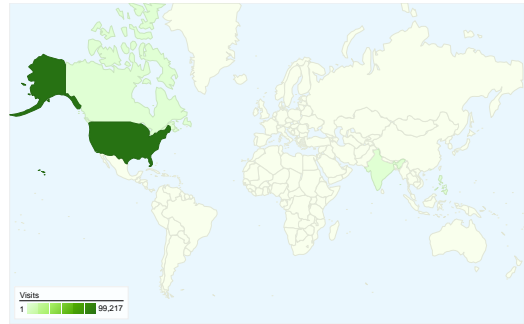

Site Usage

100,128 Visits

55.97% Bounce Rate

223,150 Pageviews

00:02:06 Avg. Time on Site

2.23 Pages/Visit

21.67% % New Visits

Traffic Sources Overview

- **Direct Traffic**
50,621.00 (50.56%)
- **Search Engines**
28,676.00 (28.64%)
- **Referring Sites**
20,816.00 (20.79%)
- **Other**
15 (0.01%)

Map Overlay

Content by Title

Page Title	Pageviews	% visits
Mohave County - Home	88,276	39.56%
Mohave County - Mohave	21,062	9.44%
Mohave County - E-	16,750	7.51%
Mohave County - Admin Policy	14,136	6.33%
Mohave County	5,110	2.29%

100,128 visits came from 72 countries/territories

Site Usage						
Visits	Pages/Visit	Avg. Time on Site	% New Visits	Bounce Rate		
100,128 % of Site Total: 100.00%	2.23 Site Avg: 2.23 (0.00%)	00:02:06 Site Avg: 00:02:06 (0.00%)	21.68% Site Avg: 21.66% (0.08%)	55.97% Site Avg: 55.97% (0.00%)		
Country/Territory	Visits	Pages/Visit	Avg. Time on Site	% New Visits	Bounce Rate	
United States	99,217	2.23	00:02:06	21.29%	56.02%	
India	297	1.93	00:01:26	62.96%	59.93%	
Canada	176	2.55	00:02:03	56.25%	41.48%	
Philippines	62	3.39	00:05:47	40.32%	40.32%	
Hong Kong	49	3.80	00:02:35	42.86%	2.04%	
United Kingdom	48	3.27	00:03:11	75.00%	37.50%	
Germany	28	3.89	00:06:17	64.29%	35.71%	
Iran	25	1.04	00:00:08	96.00%	96.00%	
Thailand	20	1.20	00:00:19	95.00%	85.00%	

1 - 10 of 24

30,738 people visited this site

100,128 Visits

30,738 Absolute Unique Visitors

223,150 Pageviews

2.23 Average Pageviews

00:02:06 Time on Site

55.97% Bounce Rate